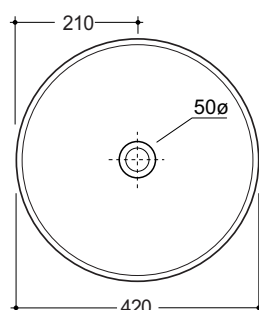

Nina 80, Onde 42

STYLE

Bench

CODE

Nina
001/007

Onde
001/113

WEIGHT

(Nina 80) 11.3 kg
(Onde 42) 8 kg

COLOURS

White, Standard colours +40%

OVERFLOW & WASTE

32mm non-overflow plug and waste not included.

NOTES

(Nina 80) 150mm diameter hole cut-out required in benchtop.

(Onde 42) 130mm diameter hole cut-out required in benchtop.

NINA 80

ONDE 42