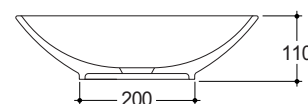

Nina 80, Onde 42

STYLE

Bench

CODE

Nina
001/007

Onde
001/113

WEIGHT

(Nina 80) 11.3 kg
(Onde 42) 8 kg

COLOURS

White, Standard colours +40%

OVERFLOW & WASTE

32mm non-overflow plug and waste not included.

NOTES

(Nina 80) 150mm diameter hole cut-out required in benchtop.

(Onde 42) 130mm diameter hole cut-out required in benchtop.

NINA 80

ONDE 42