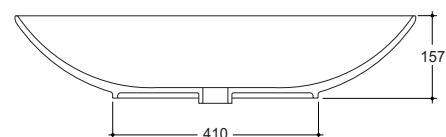

Nina 80, Onde 42

STYLE

Bench

CODE

Nina
001/007

Onde
001/113

WEIGHT

(Nina 80) 11.3 kg
(Onde 42) 8 kg

COLOURS

White, Standard colours +40%

OVERFLOW & WASTE

32mm non-overflow plug and waste not included.

NOTES

(Nina 80) 150mm diameter hole cut-out required in benchtop.

(Onde 42) 130mm diameter hole cut-out required in benchtop.