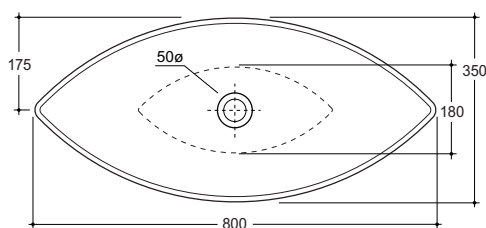

Nina 80, Onde 42

STYLE

Bench

CODE

Nina
001/007

Onde
001/113

WEIGHT

(Nina 80) 11.3 kg
(Onde 42) 8 kg

COLOURS

White, Standard colours +40%

OVERFLOW & WASTE

32mm non-overflow plug and waste not included.

NOTES

(Nina 80) 150mm diameter hole cut-out required in benchtop.

(Onde 42) 130mm diameter hole cut-out required in benchtop.